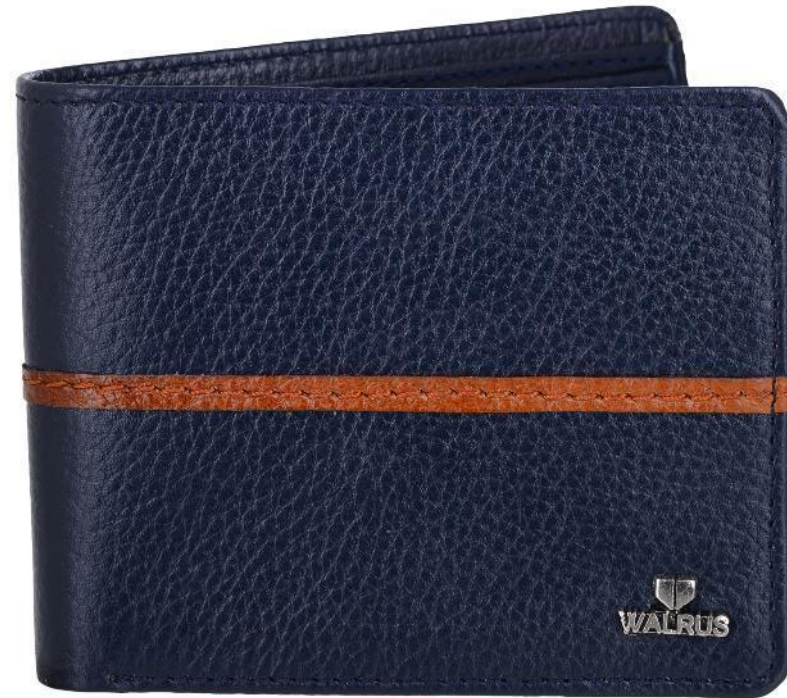

WW-BRW-09
MRP-1199

WW-DPT-09
MRP-1499

WW-LV-03
MRP-1199

WW-DNL-16
MRP-1199

WW-DNL-03
MRP-1199

WALLET

Lw-Hyde Series (Blue, Tan, Brown)
MRP 1499

Lw-Mrtn-0602
MRP 1499

Lw-Mrtn-0206
MRP 1499

WALLET

Lw Zipper Series
MRP 1199

WALLET

Lw Horn Series
Red, Blue, Black
MRP 1349

WALLET

Lw Emperor Series

Brown, Black
MRP 1999

Newton Series

Blue, Brown
MRP 2299

HIGH QUALITY GENUINE LEATHER

CARD HOLDER

English Card Holder
MRP-1199

Lwc-Rog-02
MRP 749

Lwc-Rog-09
MRP 749