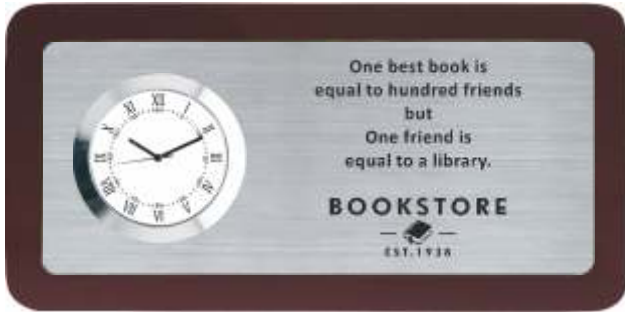

Size : 3.8"x7.75" Engraving Size : 2.5"x2.5" Gross Weight : 600 gms
Net Weight : 470 gms Warranty : 12 months

Rs. 385/-

19