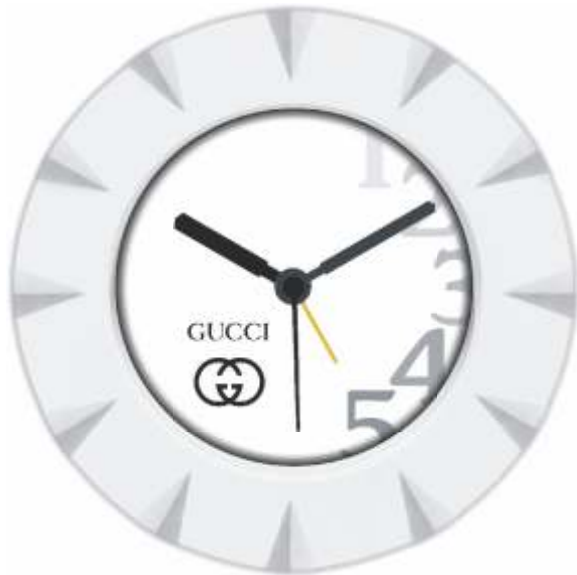

Rs. 131/-

1

Rs. 131/-

2

Rs. 131/-

3

Size : 5" Dia  
Dial Size : 3.25" Dia  
Gross Weight : 175 gms  
Net Weight : 130 gms  
Warranty : 18 months

alarm  
**Table Clocks**

Copper Plated

**Rs. 158/-**

Chrome Plated

**Rs. 145/-**

**Rs. 140/-**

- Size : 5" Dia
- Dial Size : 4" Dia
- Gross Weight : 175 gms
- Net Weight : 125 gms
- Warranty : 18 months

alarm  
**Table Clocks**

Size : 5" Dia Dial Size : 3.25" Dia Gross Weight : 175 gms  
Net Weight : 130 gms Warranty : 18 months

7  
**Rs. 131/-**

Size : 4.75"x4.75" Dial Size : 4"x4" Gross Weight : 195 gms  
Net Weight : 150 gms Warranty : 18 months

8  
Chrome Plated

**Rs. 145/-**

9  
Size : 5" Dia Dial Size : 4" Dia Gross Weight : 170 gms  
Net Weight : 125 gms Warranty : 18 months

**Rs. 145/-**

Chrome Plated

alarm  
**Table Clocks**

Size : 4.75"x4.75" Dial Size : 4"x4" Gross Weight : 195 gms

Net Weight : 150 gms Warranty : 18 months

**Rs. 140/-**

10

Size : 4"x4" Dial Size : 3"x3" Gross Weight : 190 gms