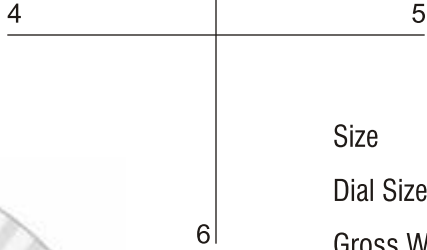

Copper Plated

**Rs. 158/-**

Chrome Plated

**Rs. 145/-**

**Rs. 140/-**

- Size : 5" Dia
- Dial Size : 4" Dia
- Gross Weight : 175 gms
- Net Weight : 125 gms
- Warranty : 18 months

alarm  
**Table Clocks**

Size : 5" Dia Dial Size : 3.25" Dia Gross Weight : 175 gms  
Net Weight : 130 gms Warranty : 18 months

7  
**Rs. 131/-**

Size : 4.75"x4.75" Dial Size : 4"x4" Gross Weight : 195 gms  
Net Weight : 150 gms Warranty : 18 months

8  
Chrome Plated

**Rs. 145/-**

9  
Size : 5" Dia Dial Size : 4" Dia Gross Weight : 170 gms  
Net Weight : 125 gms Warranty : 18 months

**Rs. 145/-**

Chrome Plated

alarm  
**Table Clocks**

Size : 4.75"x4.75" Dial Size : 4"x4" Gross Weight : 195 gms

Net Weight : 150 gms Warranty : 18 months

**Rs. 140/-**

10

Size : 4"x4" Dial Size : 3"x3" Gross Weight : 190 gms

**Rs. 145/-**

14

15

Size : 4.5"x8" Dial Size : 3.5"x7" Gross Weight : 275 gms  
Net Weight : 215 gms Warranty : 18 months

**Rs. 166/-**

Chrome Plated