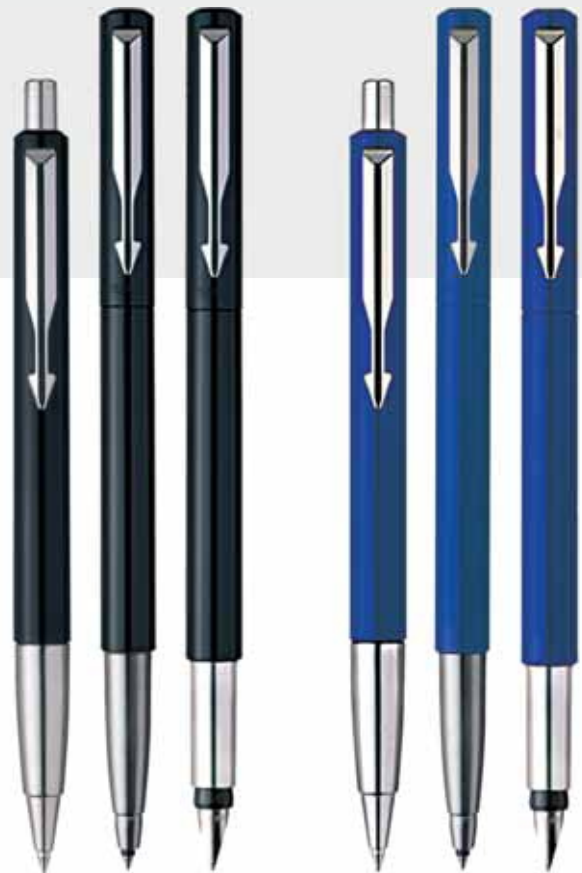

VECTOR STANDARD

BALL PEN + ROLLER BALL PEN + FOUNTAIN PEN
WITH STAINLESS STEEL TRIM

Moulded plastic cap & barrel in high gloss colours with contrasting stainless steel clip, that will appeal to a wide range of age group.

FOUNTAIN PEN | FP

- Cap on/cap off action.
- Standard nib grades available in fine.
- Fitted with ink converter.
- For refilling use ink cartridge or ink converter with ink bottle.

ROLLER BALL PEN | RB PEN

- Cap on/cap off action.
- Fitted with Navigator Technology - Roller ball refill.

BALL POINT PEN | BP

- Click on/Click off action.
- Fitted with Quink Flow ball point refill.
- Gift oriented full blister Packaging with P913 box.
- Available in 3 body colour options.
- Refillable Pen.
- Blue Ink Colour Refill.
- Fitted with Stainless steel clip.

PACKAGING DETAILS

1N Shipper - 12N Sets | 1N Master - 8N Shippers

₹750 Stainless Steel Trim

* Product / Card designs & MRPs are subject to change