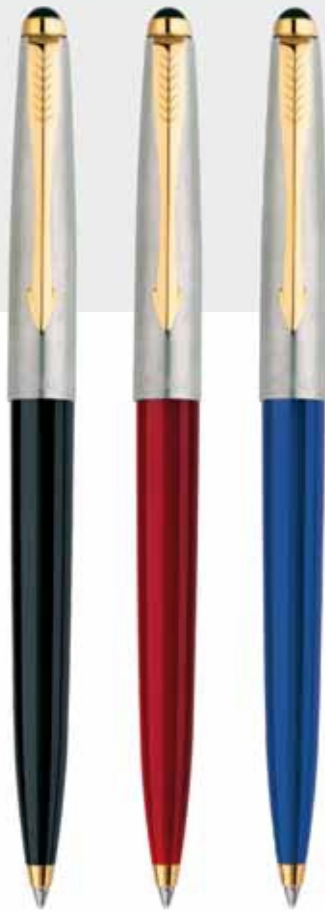

GALAXY STANDARD

BALL PEN WITH GOLD TRIM

GALAXY STANDARD

ROLLER BALL PEN WITH GOLD TRIM

PACKAGING DETAILS	
1N Shipper - 12N Pens	1N Master - 8N Shippers

₹300 Gold Trim

₹350 Gold Trim

* Product / Card designs & MRPs are subject to change