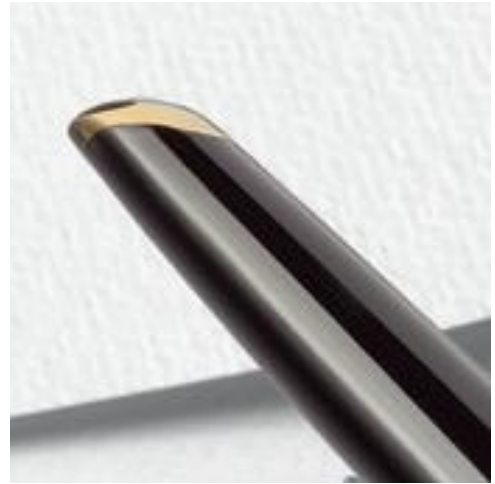

WRITING MODES

Fountain pen, rollerball, ballpoint

The Rollerball version is also compatible with ballpoint and fibre-tip refills.

NIB

18K solid gold (rhodium-plated for ST versions)

Maker's mark on nib

Standard nib grades available in fine and medium

Other nib grades (EF, B, Stub, OF, OB) are only available by order

BARREL

Deep lacquer

CAP

Deep lacquer

TRIMS

Golden finish (GT versions) / Palladium finish (ST versions)